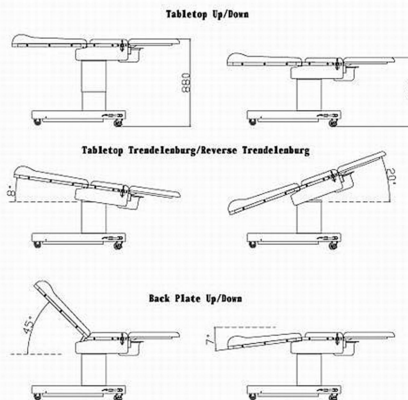

**HFEPB99B**

**HFEPB99B**  
operation position sketch

**Main Technical Data**

HFEPB99B Electric Operating table	
Tabletop Length	1780mm
Tabletop Width	600mm
Elevation (down/up)	680/880mm
Seat Plate(up/down)	8°/20°
Back Plate(up/down)	45°/7°
Power	220v,50Hz,1.0kw