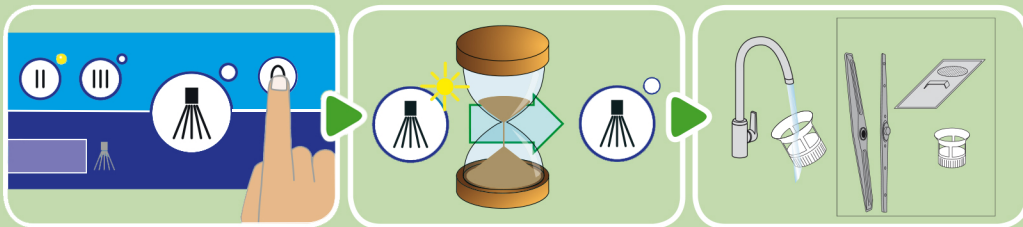

TopClean 60 M2

9683009

START

CLEAN

STOP

ERROR